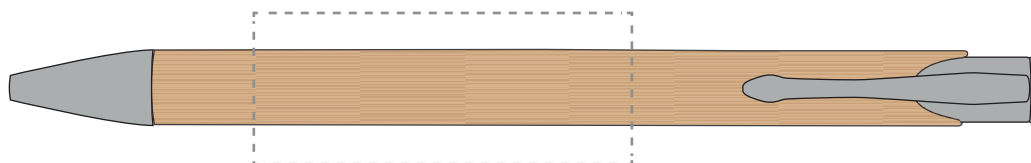

Artwork Approval

Your Ref:
Our Ref:

Quantity:
Version: 1

Product Code: TPC916001 BECK BAMBOO
Product Colour: BAMBOO

PRODUCT NOTES:

We stock this item in the following colours

The dashed line is to demonstrate print area and will not appear on your printed item

PANTONE REFERENCE(S)

- Colour 1
- Colour 2
- Colour 3
- Colour 4

PRINTING CONCERNS:

ARTWORK SCALE 100%

ACTUAL ARTWORK SIZE:

ARTWORK SCALE 100%
Standard Print Area:
50mm x 20mm

Please check the following are correct